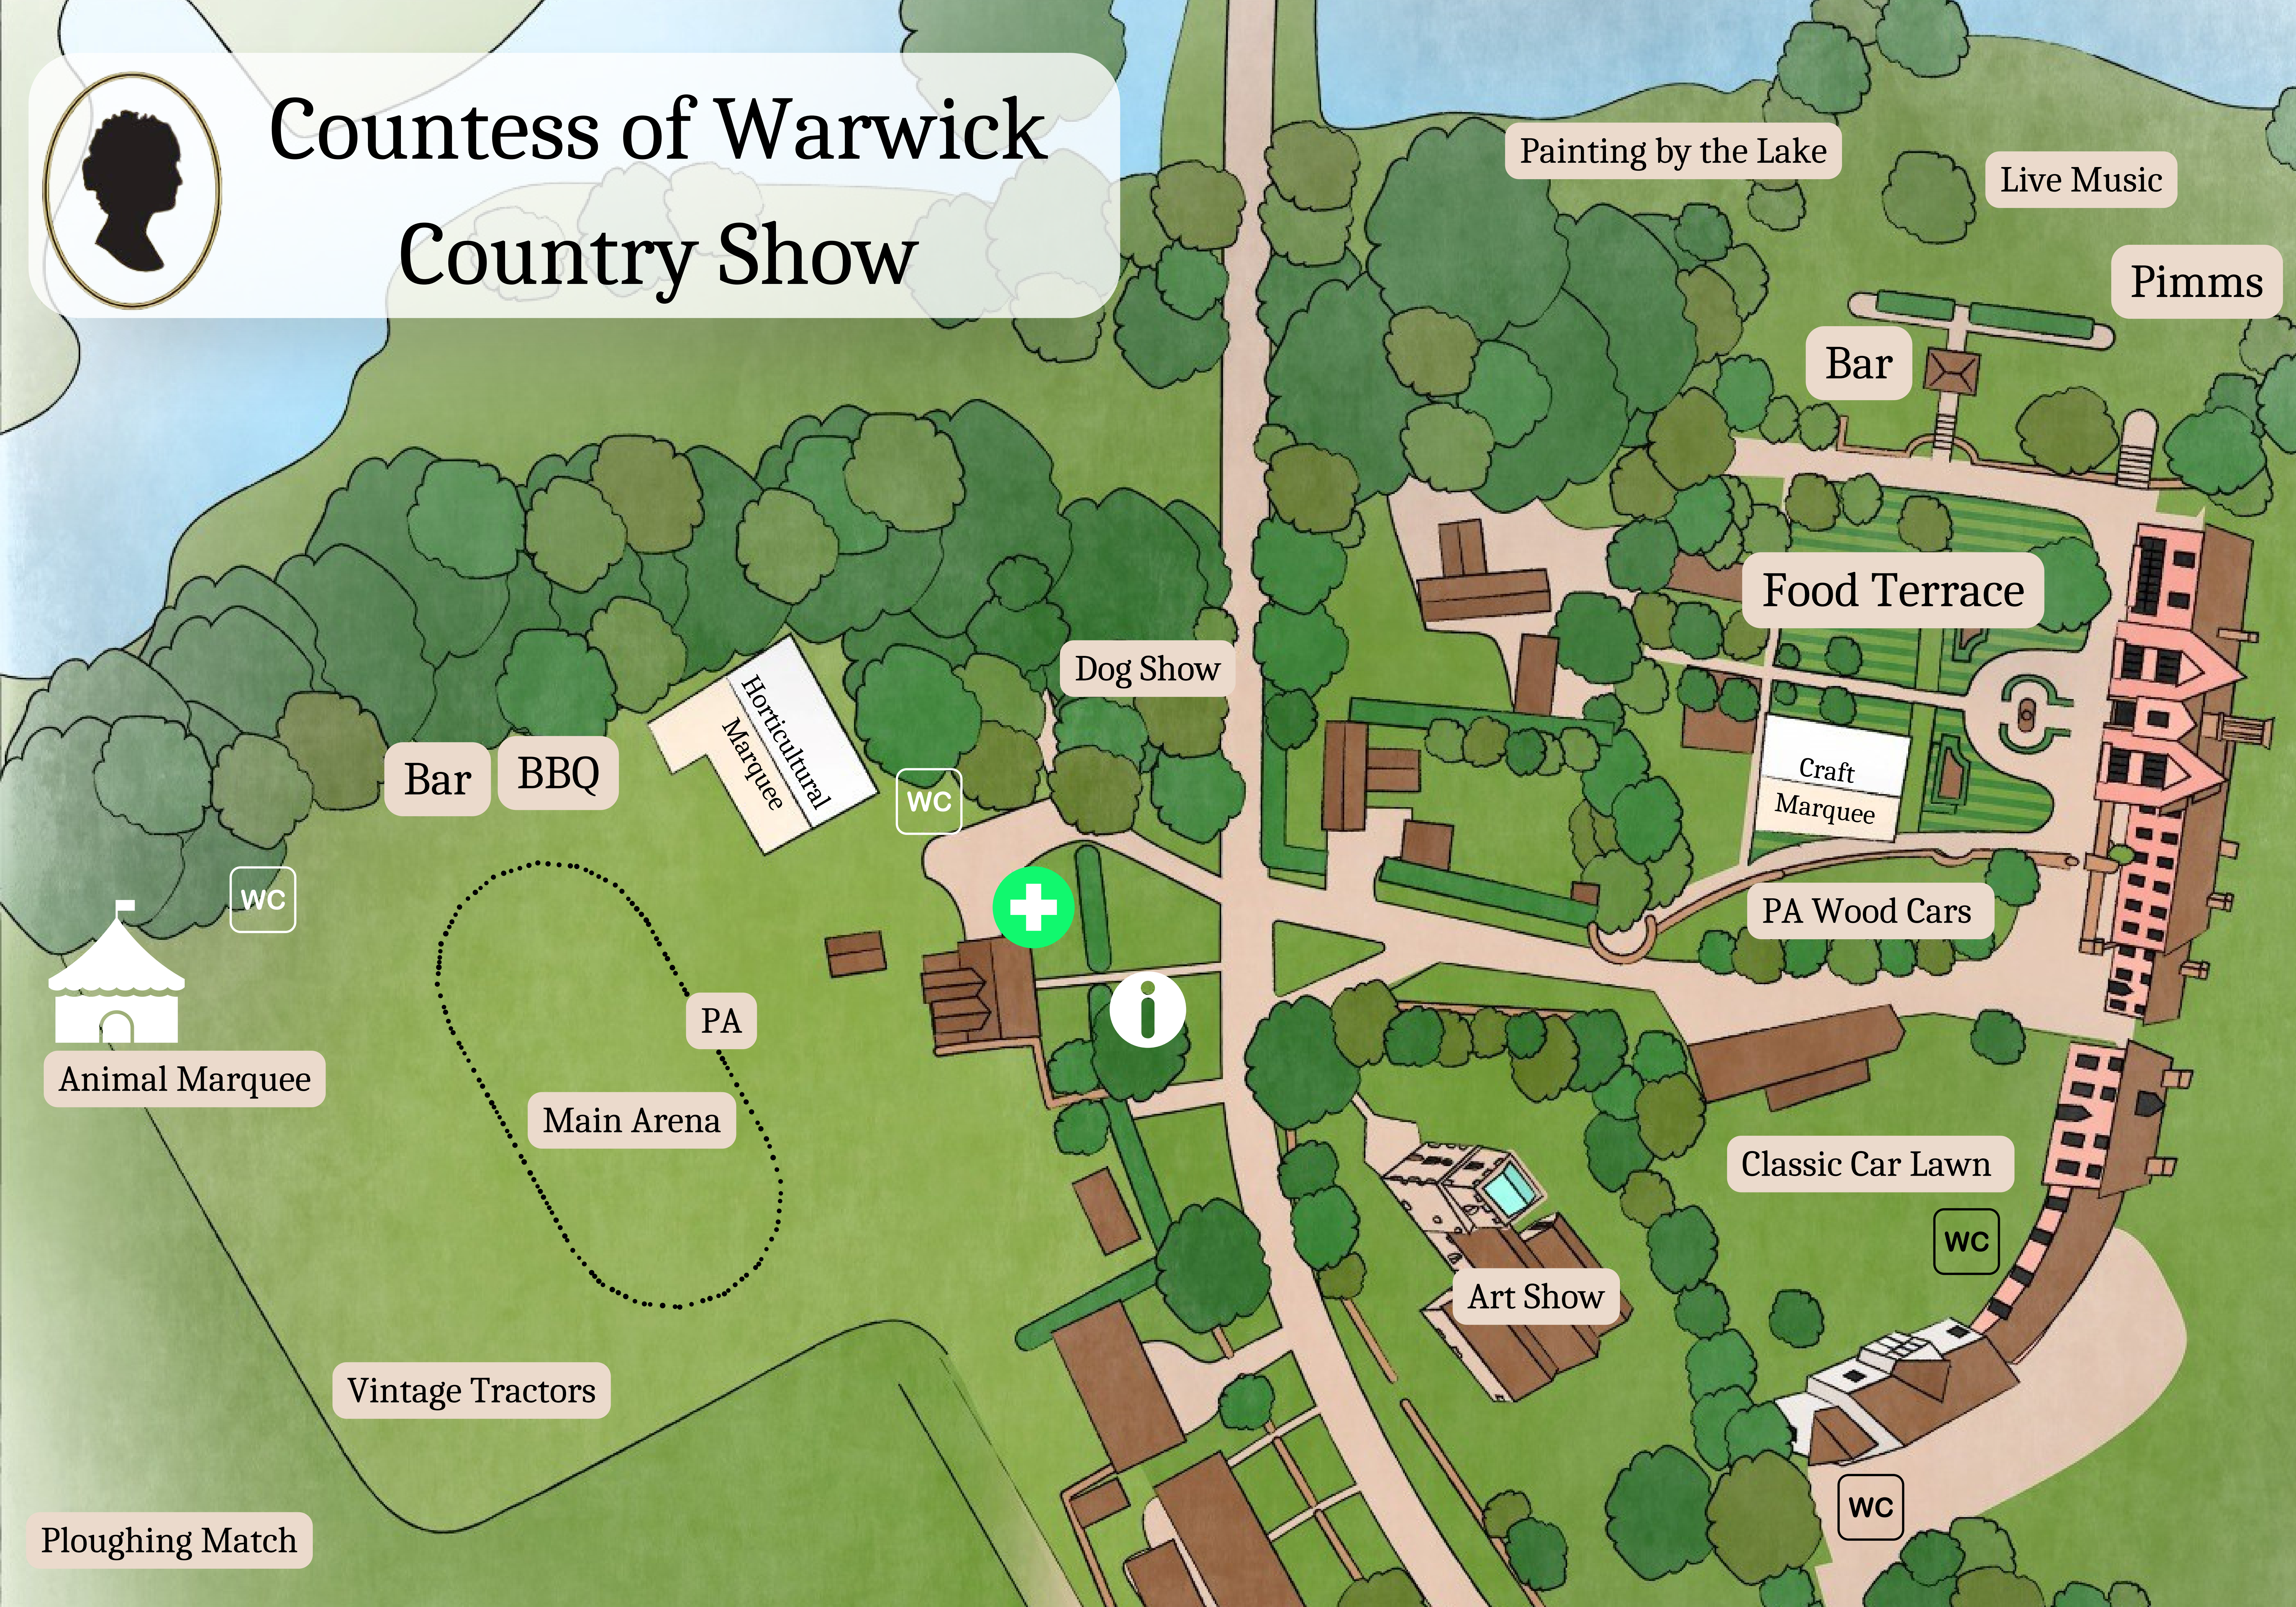

Countess of Warwick Country Show

A variety of stalls, activities and other food/drink vendors can be found around both sides of the Show grounds

 St Johns A

 Information Tent

 Toilets